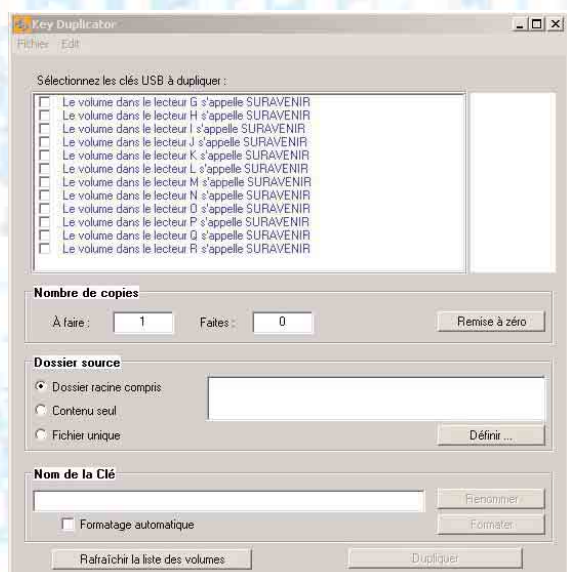

### Software product offers following features:

- Duplicating from 8 to 32 Floppy Disks or Memory Cards simultaneously (according to configuration) and copying from 32 MB to 2 GB of data,
- In future version, software upgrade (price not yet known) will offer simultaneous copies from different informations to various medias, that is 3 media formats by a maximum of 32 memories in the same time, therefore all in all 96 simultaneously managed copies, in 3 duplication windows (Typically for three different clients),
- Multitasks duplication for all Floppy Disks or FlashRom Memory Cards,
- Audio signal at the end of copy,
- Selecting file or folder through dialog or Drag&Drop,
- Selecting a folder itself with its content, or only items inside this folder,
- Adding items in a media without deleting previous content (folders or files),
- Checking 8 to 32 mounted medias and their content,
- Managing copy series, with number of medias to be copied and number of duplicated medias,
- Complete errors management: the software immediately displays error code when: